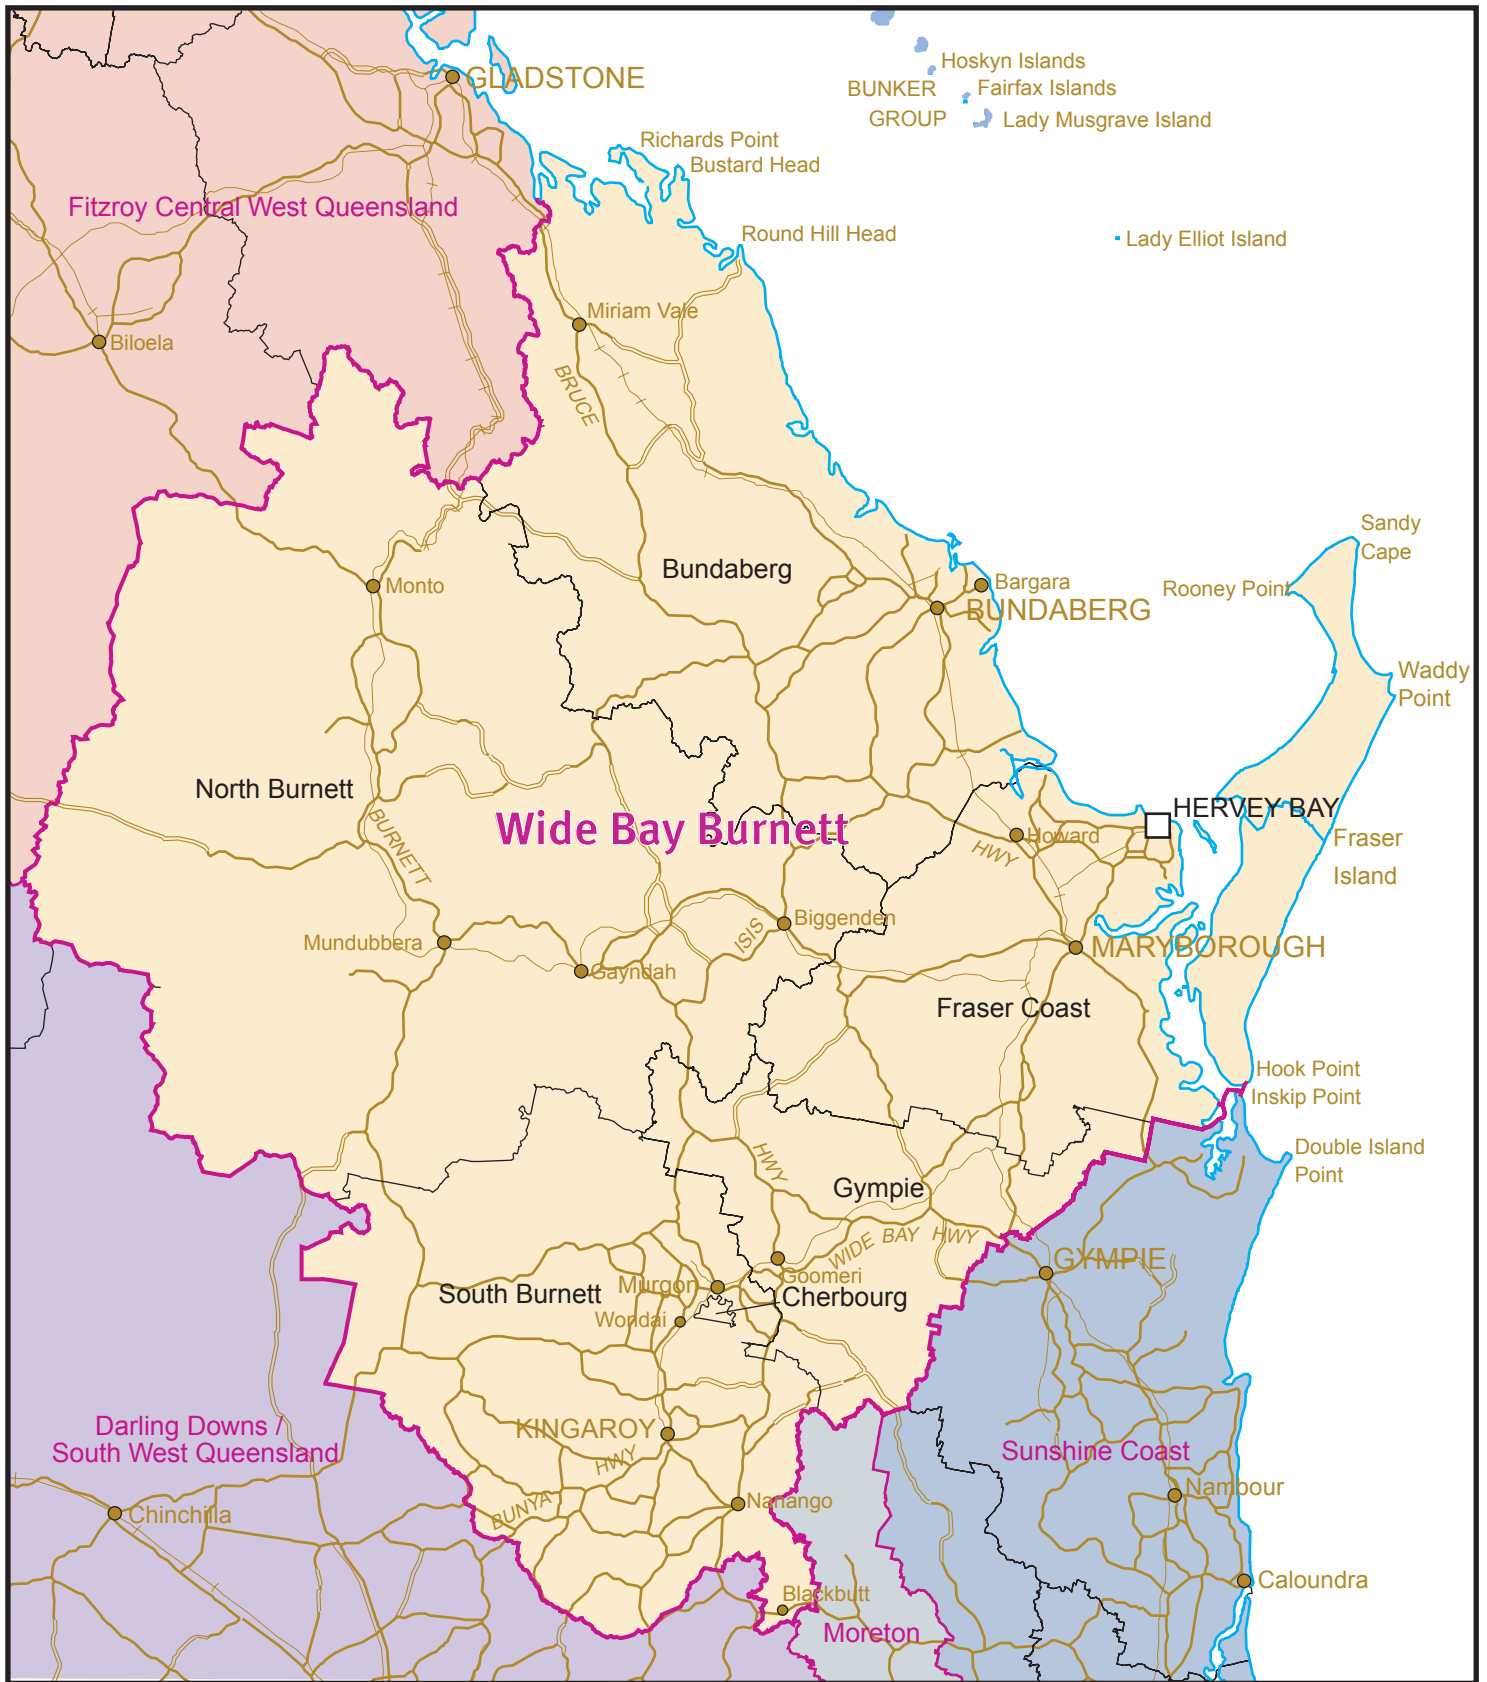

Wide Bay Burnett by Local Government Area

December 2008

 Regional Service Centre